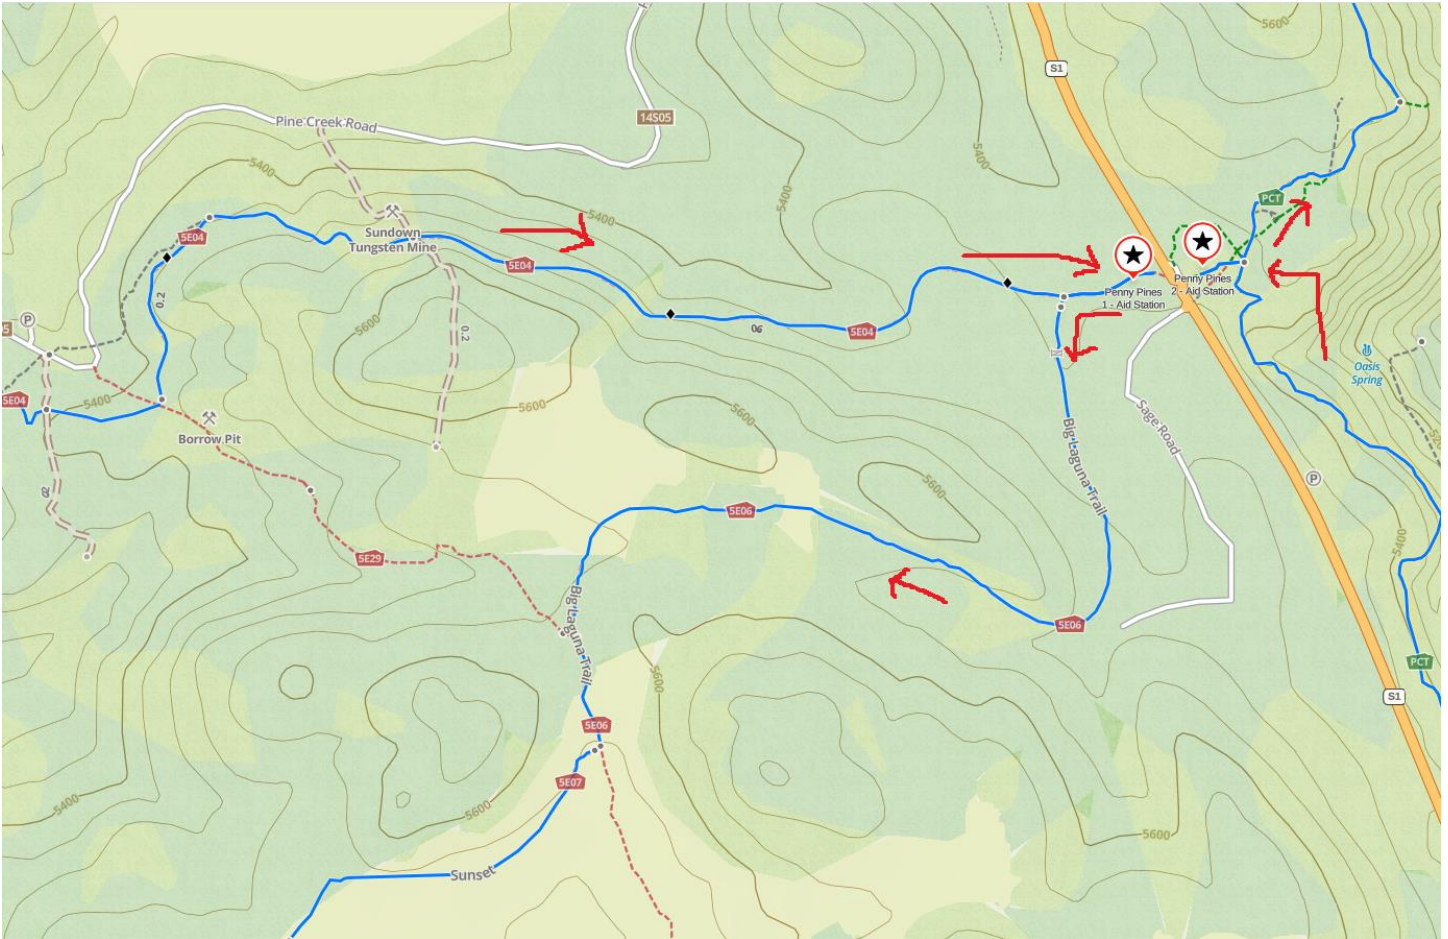

San Diego 100 Mile Endurance Run – Maps 2024

Full Course Overview

0-20 Start to Cuyamaca Peak

Start Zoomed in

20-29 Cuyamaca Peak to Green Valley

29-41 Green Valley to Blue Ribbon to Sweetwater

Green Valley Zoomed In

41-49 Sweetwater to Pine Creek

49-59 Pine Creek to Hammer's Hideaway to Penny Pines 1

59-81 Laguna Segment:
Penny Pines 1 to Meadows to Red Tail Roost
to Todd's Cabin to Penny Pines 2

Penny Pines Zoomed In

81-85 Penny Pines 2 to Pioneer Mail

85-91 Pioneer Mail to Sunrise

91-100 Sunrise to Finish