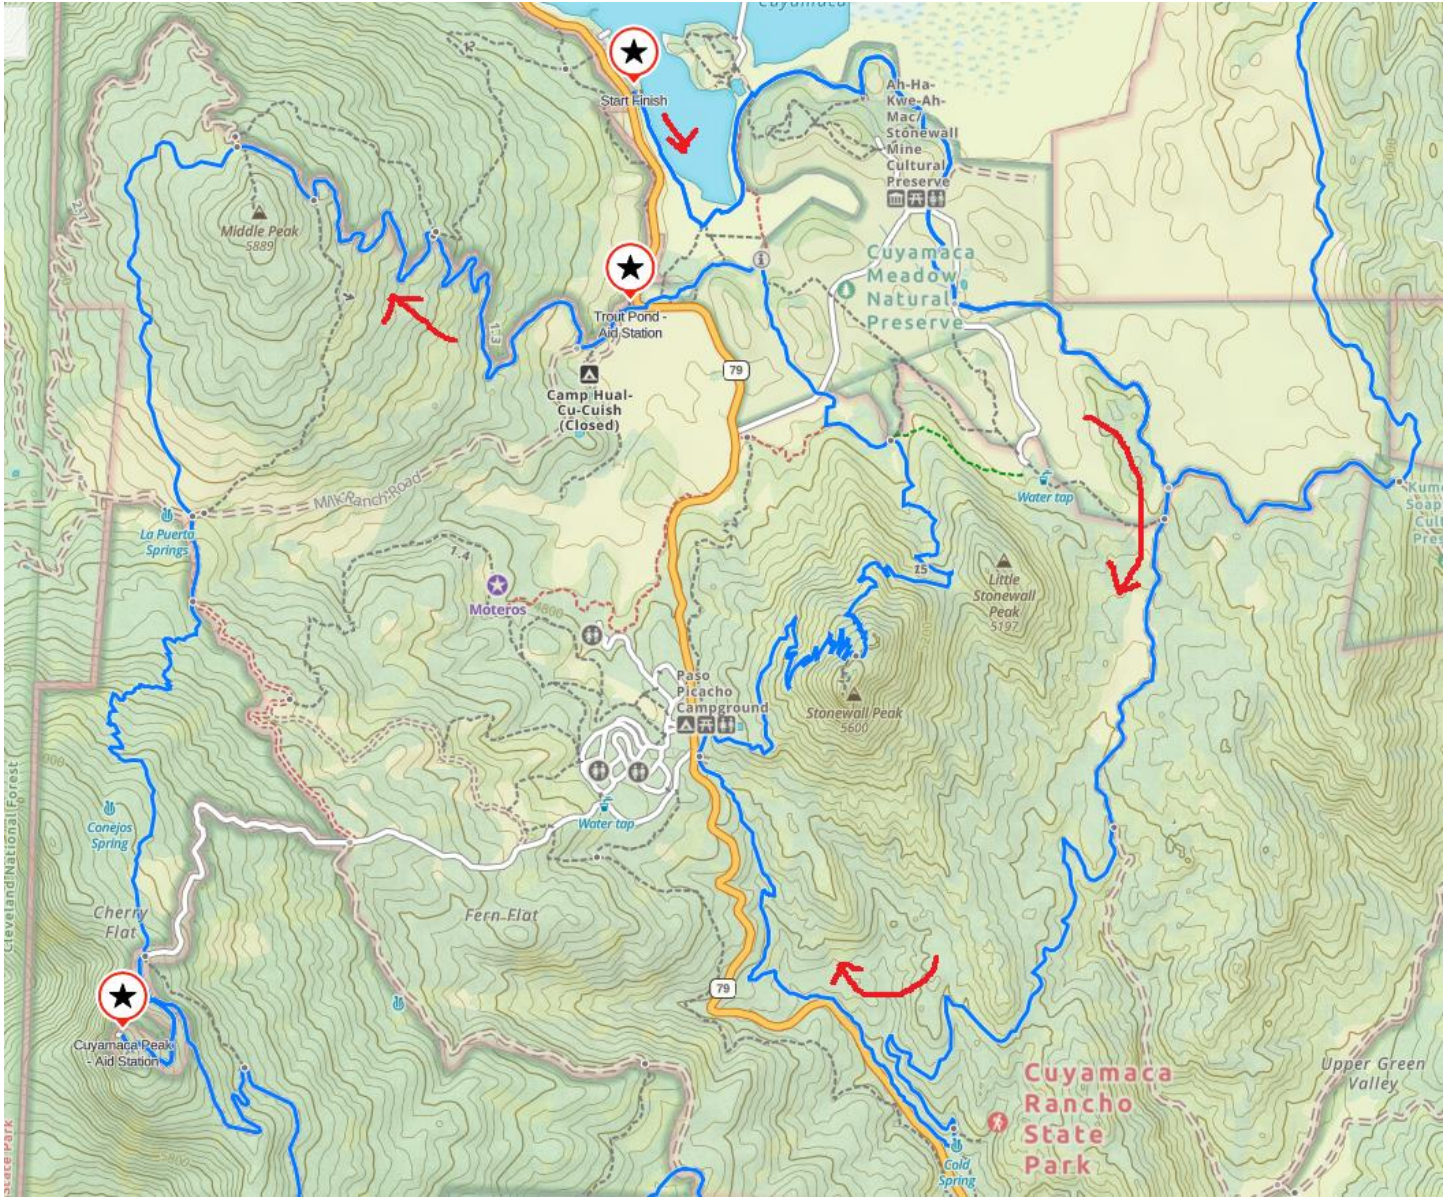

San Diego 100 Mile Endurance Run – Maps 2024

Full Course Overview

0-20 Start to Cuyamaca Peak

Start Zoomed in

20-29 Cuyamaca Peak to Green Valley

29-41 Green Valley to Blue Ribbon to Sweetwater

Green Valley Zoomed In

41-49 Sweetwater to Pine Creek

49-59 Pine Creek to Hammer's Hideaway to Penny Pines 1

59-81 Laguna Segment:
Penny Pines 1 to Meadows to Red Tail Roost
to Todd's Cabin to Penny Pines 2

Penny Pines Zoomed In

81-85 Penny Pines 2 to Pioneer Mail

85-91 Pioneer Mail to Sunrise

91-100 Sunrise to Finish