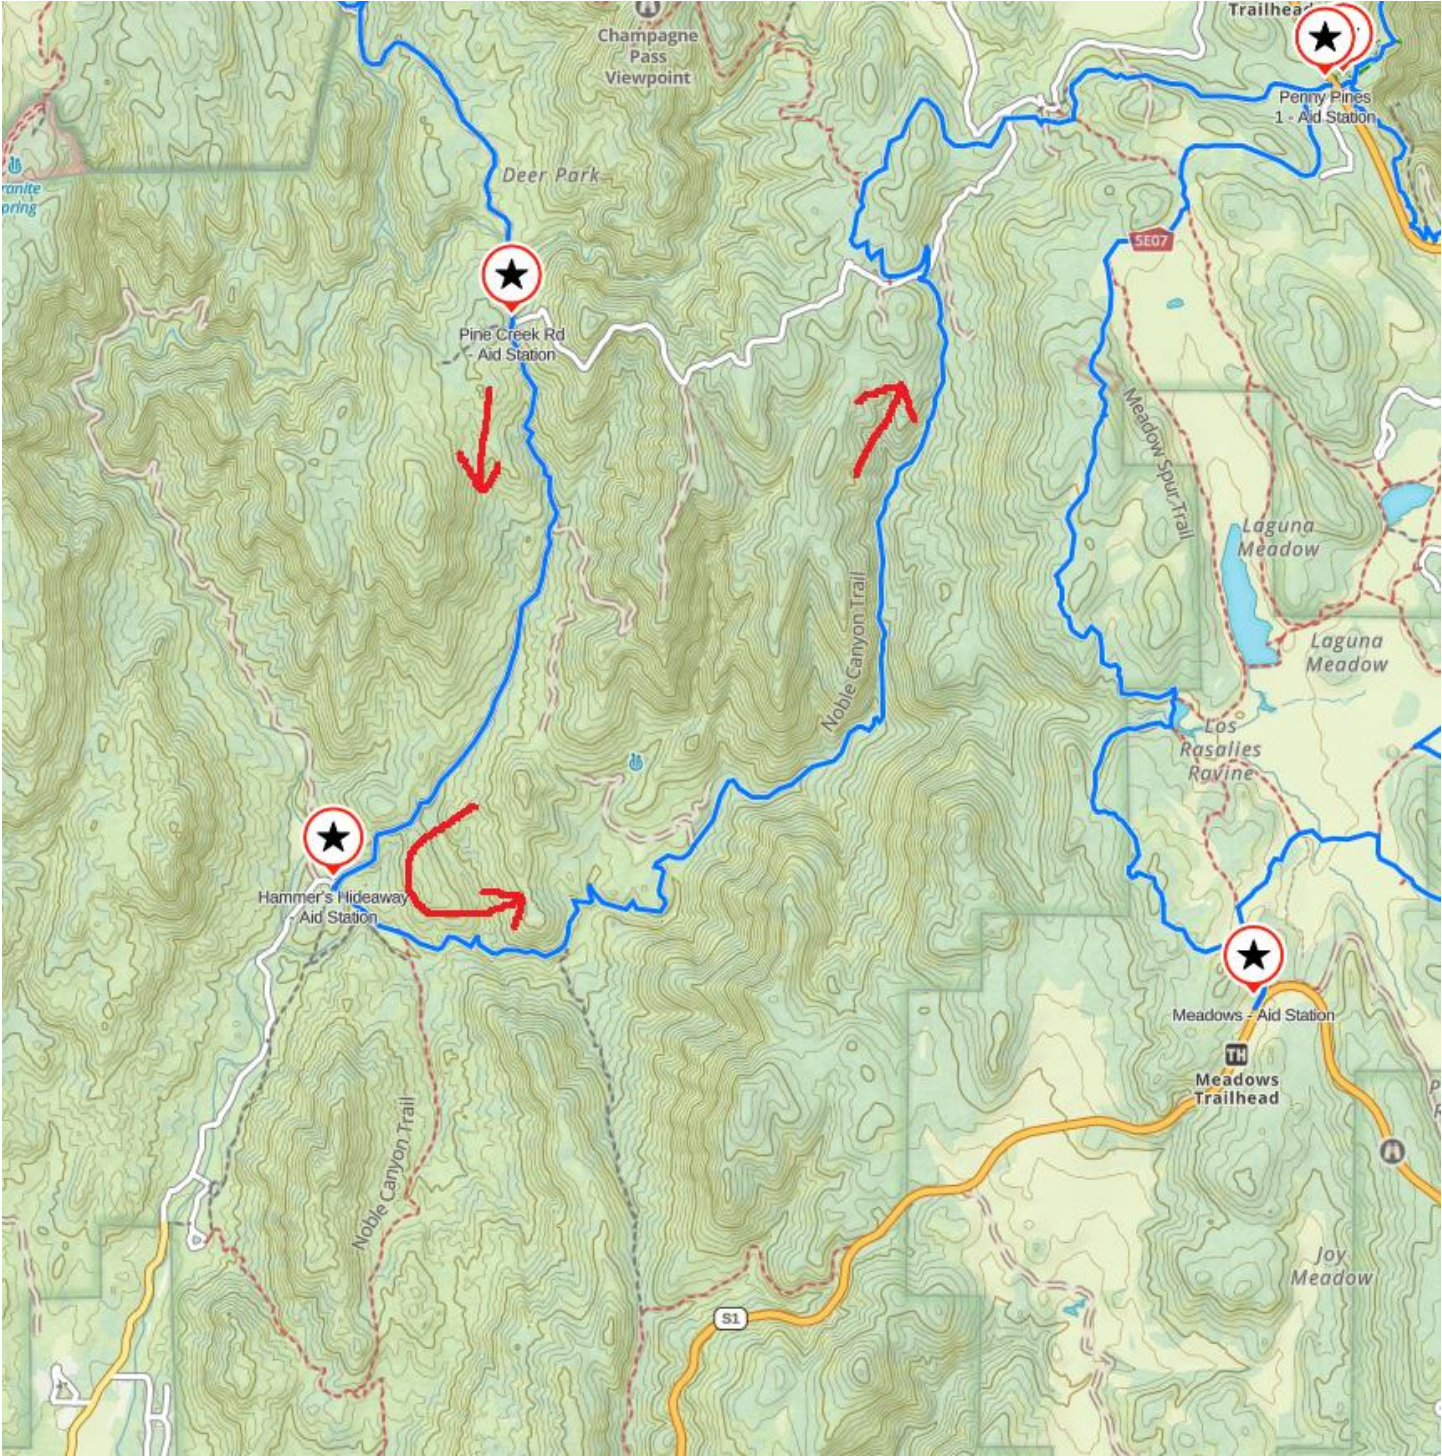

San Diego 100 Mile Endurance Run – Maps 2024

Full Course Overview

0-20 Start to Cuyamaca Peak

Start Zoomed in

20-29 Cuyamaca Peak to Green Valley

29-41 Green Valley to Blue Ribbon to Sweetwater

Green Valley Zoomed In

41-49 Sweetwater to Pine Creek

49-59 Pine Creek to Hammer's Hideaway to Penny Pines 1

59-81 Laguna Segment:
Penny Pines 1 to Meadows to Red Tail Roost
to Todd's Cabin to Penny Pines 2

Penny Pines Zoomed In

81-85 Penny Pines 2 to Pioneer Mail

85-91 Pioneer Mail to Sunrise

91-100 Sunrise to Finish