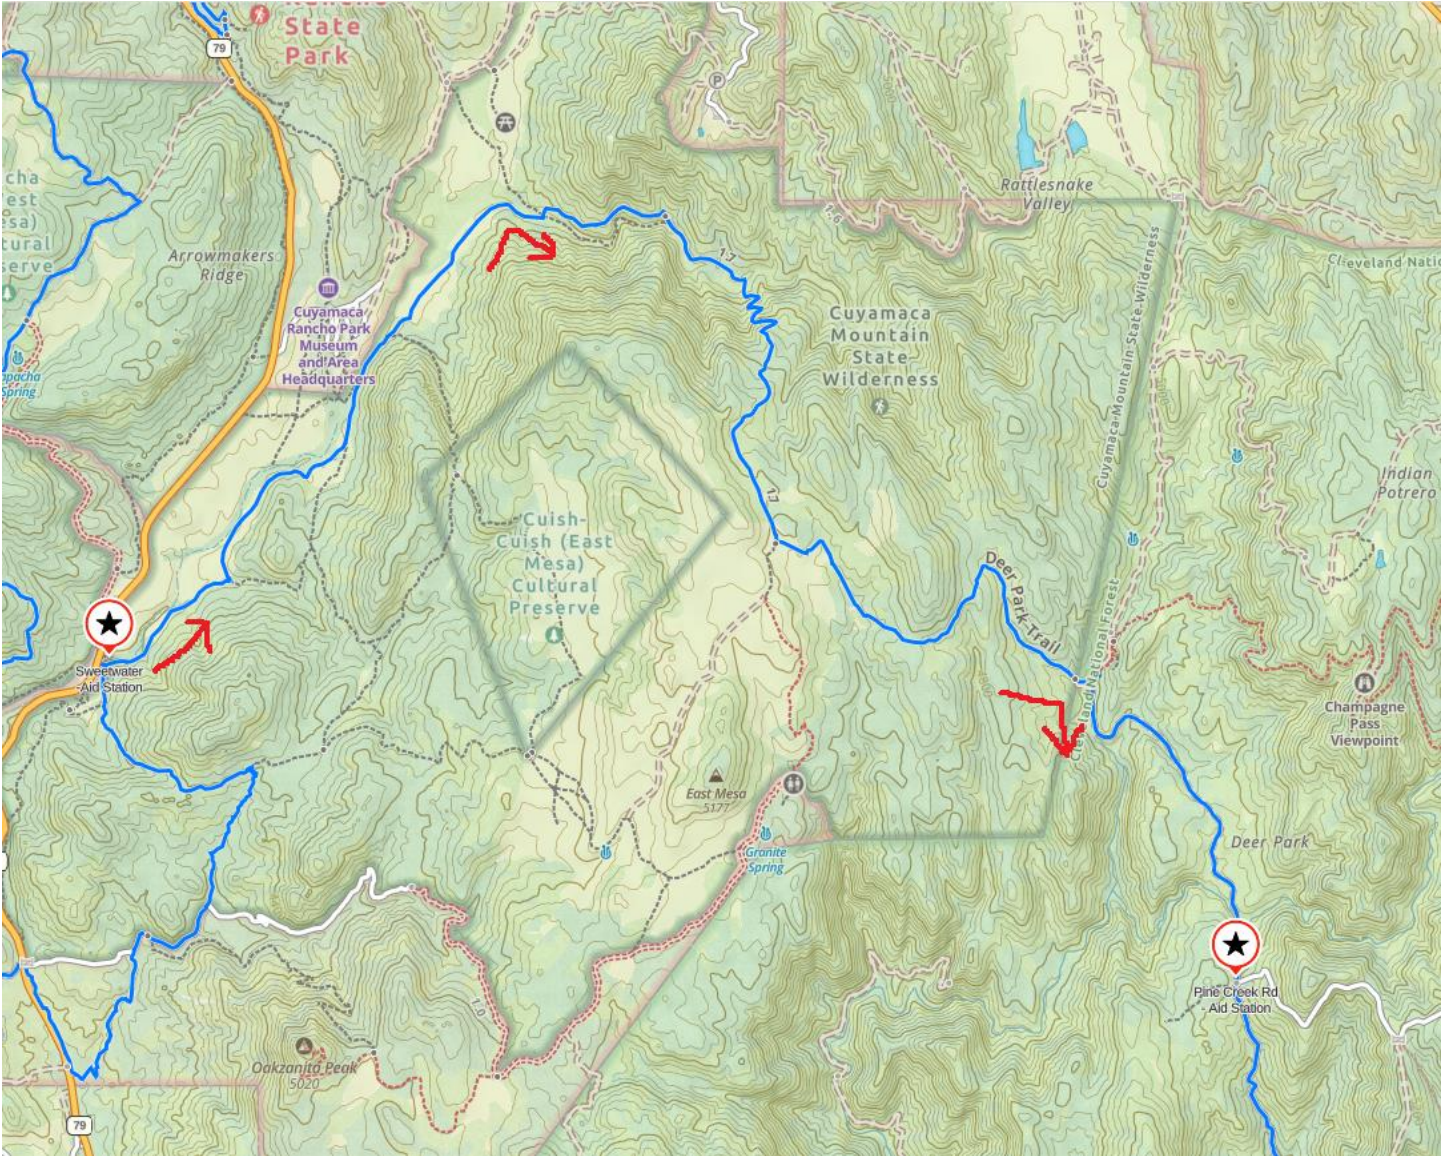

San Diego 100 Mile Endurance Run – Maps 2024

Full Course Overview

0-20 Start to Cuyamaca Peak

Start Zoomed in

20-29 Cuyamaca Peak to Green Valley

29-41 Green Valley to Blue Ribbon to Sweetwater

Green Valley Zoomed In

41-49 Sweetwater to Pine Creek

49-59 Pine Creek to Hammer's Hideaway to Penny Pines 1

59-81 Laguna Segment:
Penny Pines 1 to Meadows to Red Tail Roost
to Todd's Cabin to Penny Pines 2

Penny Pines Zoomed In

81-85 Penny Pines 2 to Pioneer Mail

85-91 Pioneer Mail to Sunrise

91-100 Sunrise to Finish