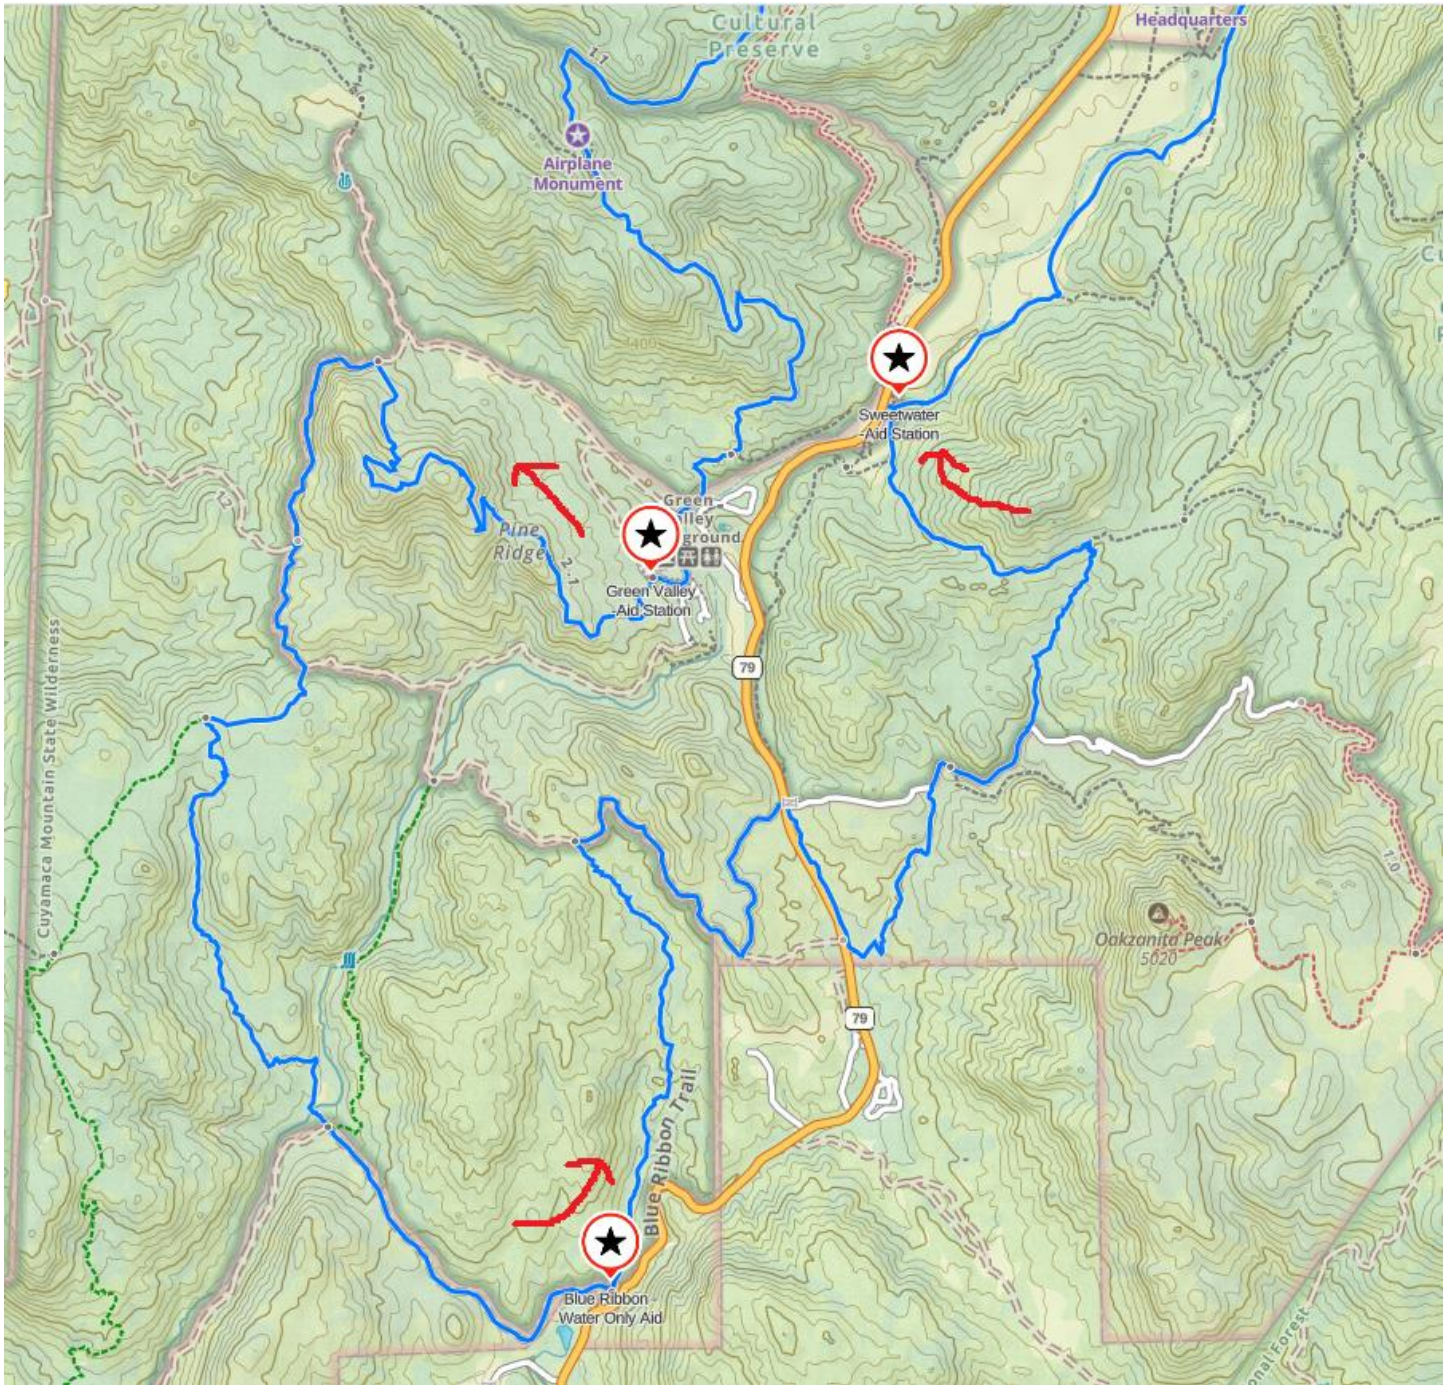

San Diego 100 Mile Endurance Run – Maps 2024

Full Course Overview

0-20 Start to Cuyamaca Peak

Start Zoomed in

20-29 Cuyamaca Peak to Green Valley

29-41 Green Valley to Blue Ribbon to Sweetwater

Green Valley Zoomed In

41-49 Sweetwater to Pine Creek

49-59 Pine Creek to Hammer's Hideaway to Penny Pines 1

59-81 Laguna Segment:
Penny Pines 1 to Meadows to Red Tail Roost
to Todd's Cabin to Penny Pines 2

Penny Pines Zoomed In

81-85 Penny Pines 2 to Pioneer Mail

85-91 Pioneer Mail to Sunrise

91-100 Sunrise to Finish