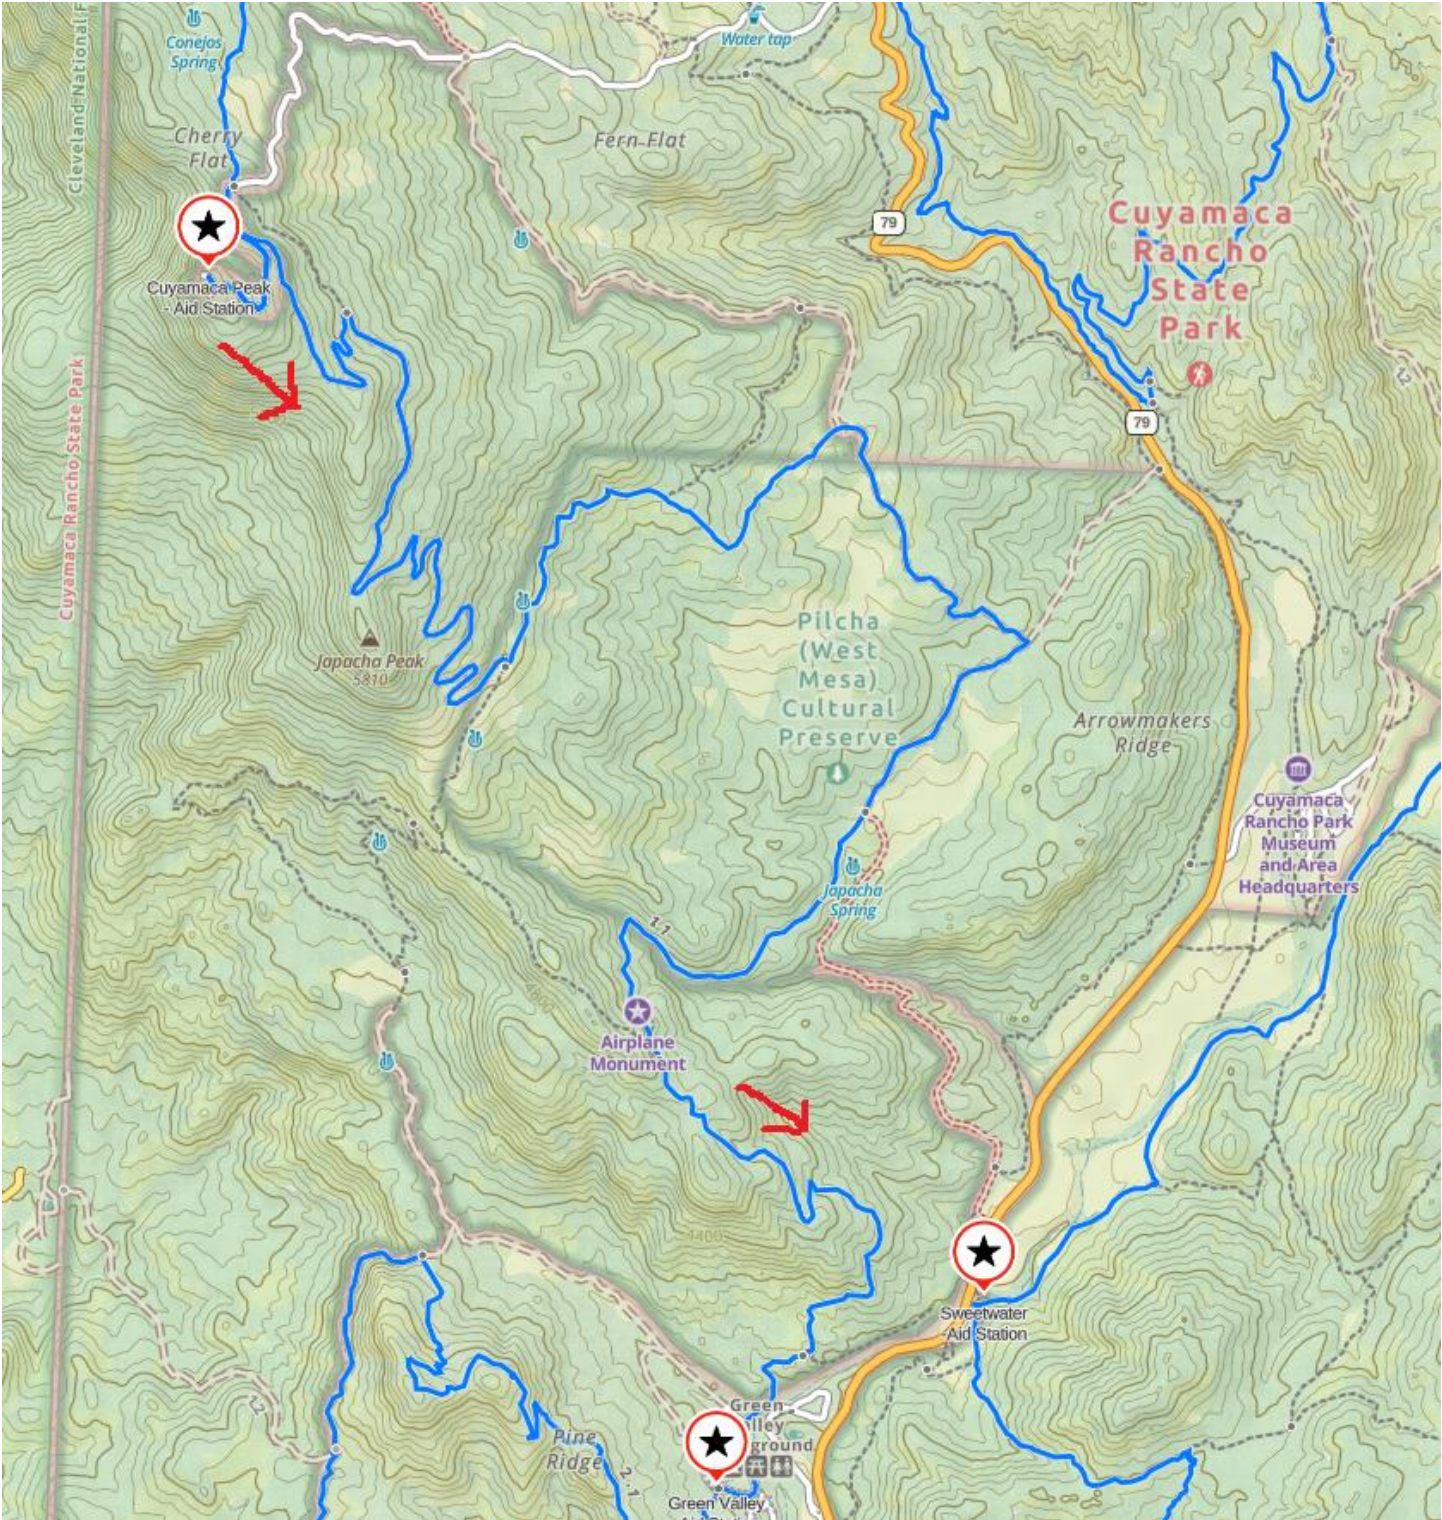

San Diego 100 Mile Endurance Run – Maps 2024

Full Course Overview

0-20 Start to Cuyamaca Peak

Start Zoomed in

20-29 Cuyamaca Peak to Green Valley

29-41 Green Valley to Blue Ribbon to Sweetwater

Green Valley Zoomed In

41-49 Sweetwater to Pine Creek

49-59 Pine Creek to Hammer's Hideaway to Penny Pines 1

59-81 Laguna Segment:
Penny Pines 1 to Meadows to Red Tail Roost
to Todd's Cabin to Penny Pines 2

Penny Pines Zoomed In

81-85 Penny Pines 2 to Pioneer Mail

85-91 Pioneer Mail to Sunrise

91-100 Sunrise to Finish