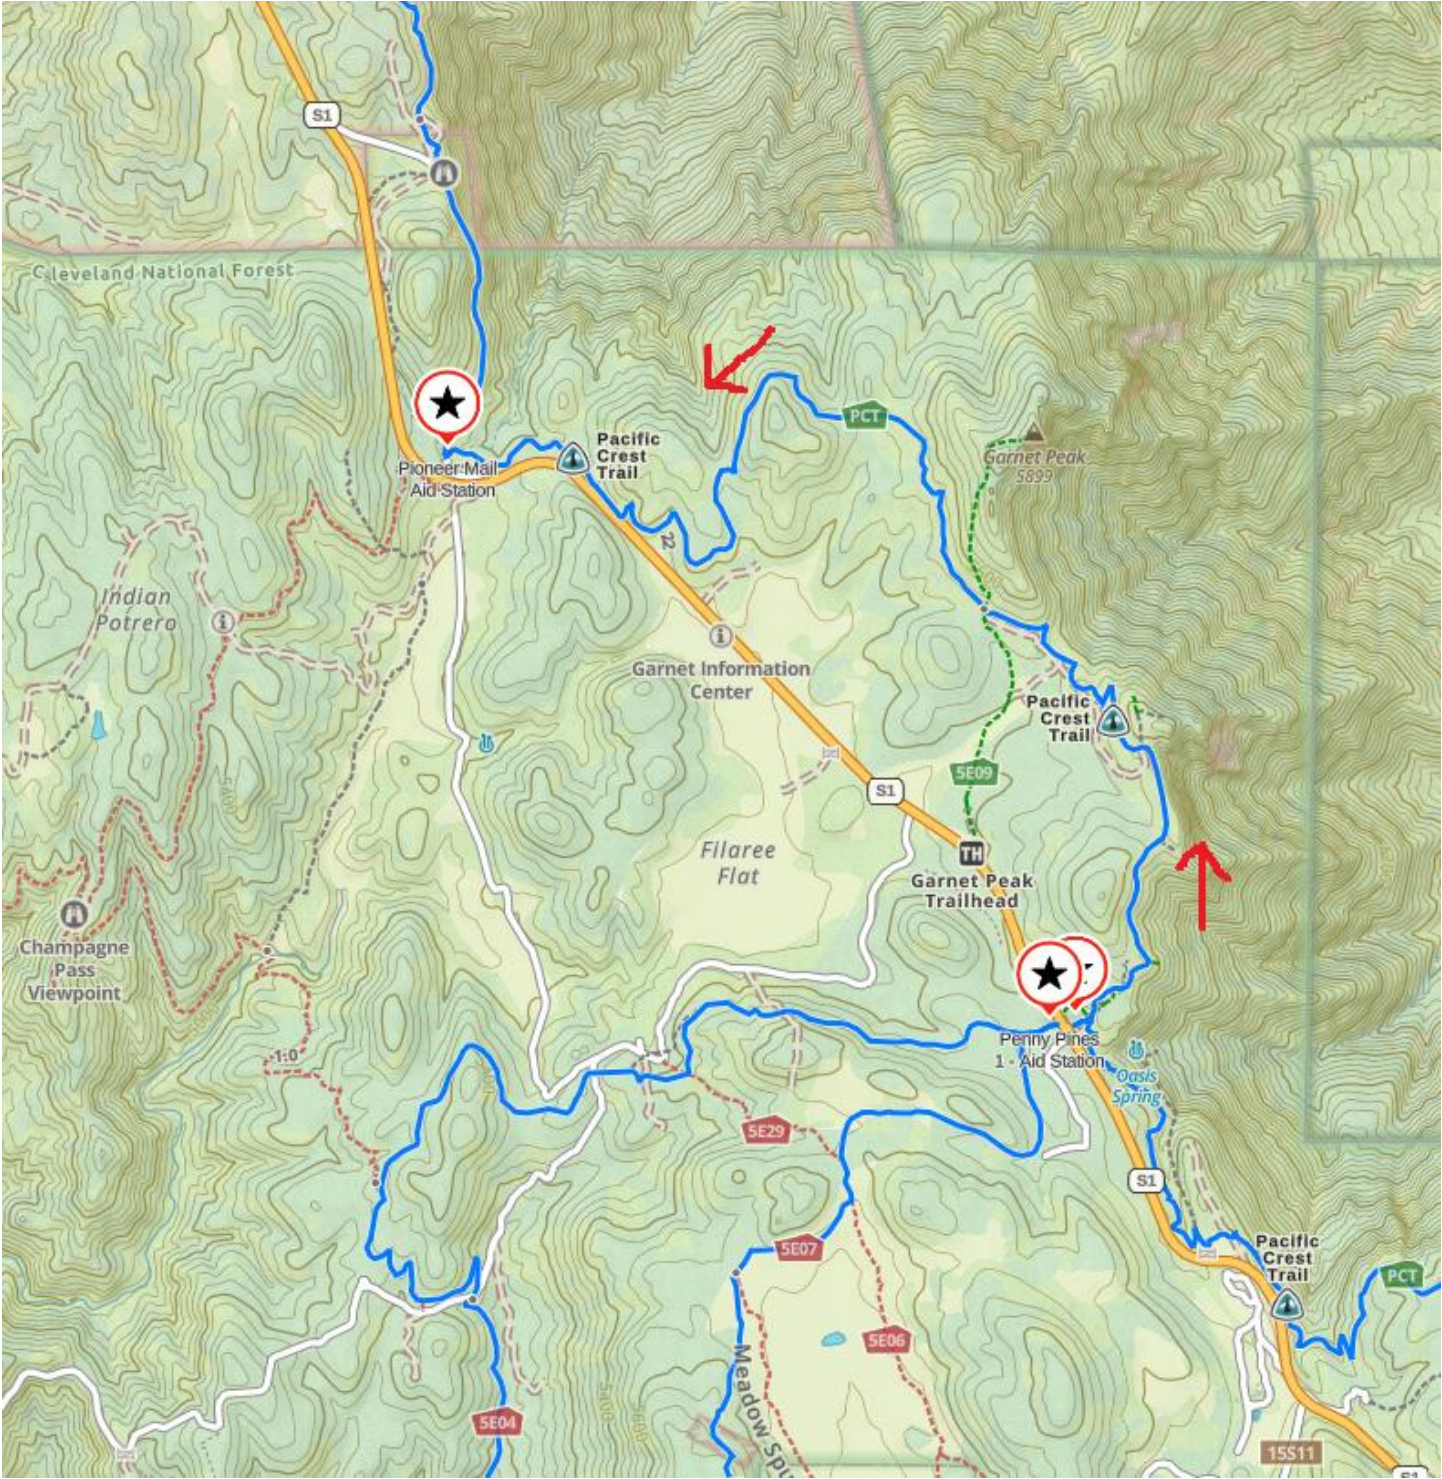

San Diego 100 Mile Endurance Run – Maps 2024

Full Course Overview

0-20 Start to Cuyamaca Peak

Start Zoomed in

20-29 Cuyamaca Peak to Green Valley

29-41 Green Valley to Blue Ribbon to Sweetwater

Green Valley Zoomed In

41-49 Sweetwater to Pine Creek

49-59 Pine Creek to Hammer's Hideaway to Penny Pines 1

59-81 Laguna Segment:
Penny Pines 1 to Meadows to Red Tail Roost
to Todd's Cabin to Penny Pines 2

Penny Pines Zoomed In

81-85 Penny Pines 2 to Pioneer Mail

85-91 Pioneer Mail to Sunrise

91-100 Sunrise to Finish