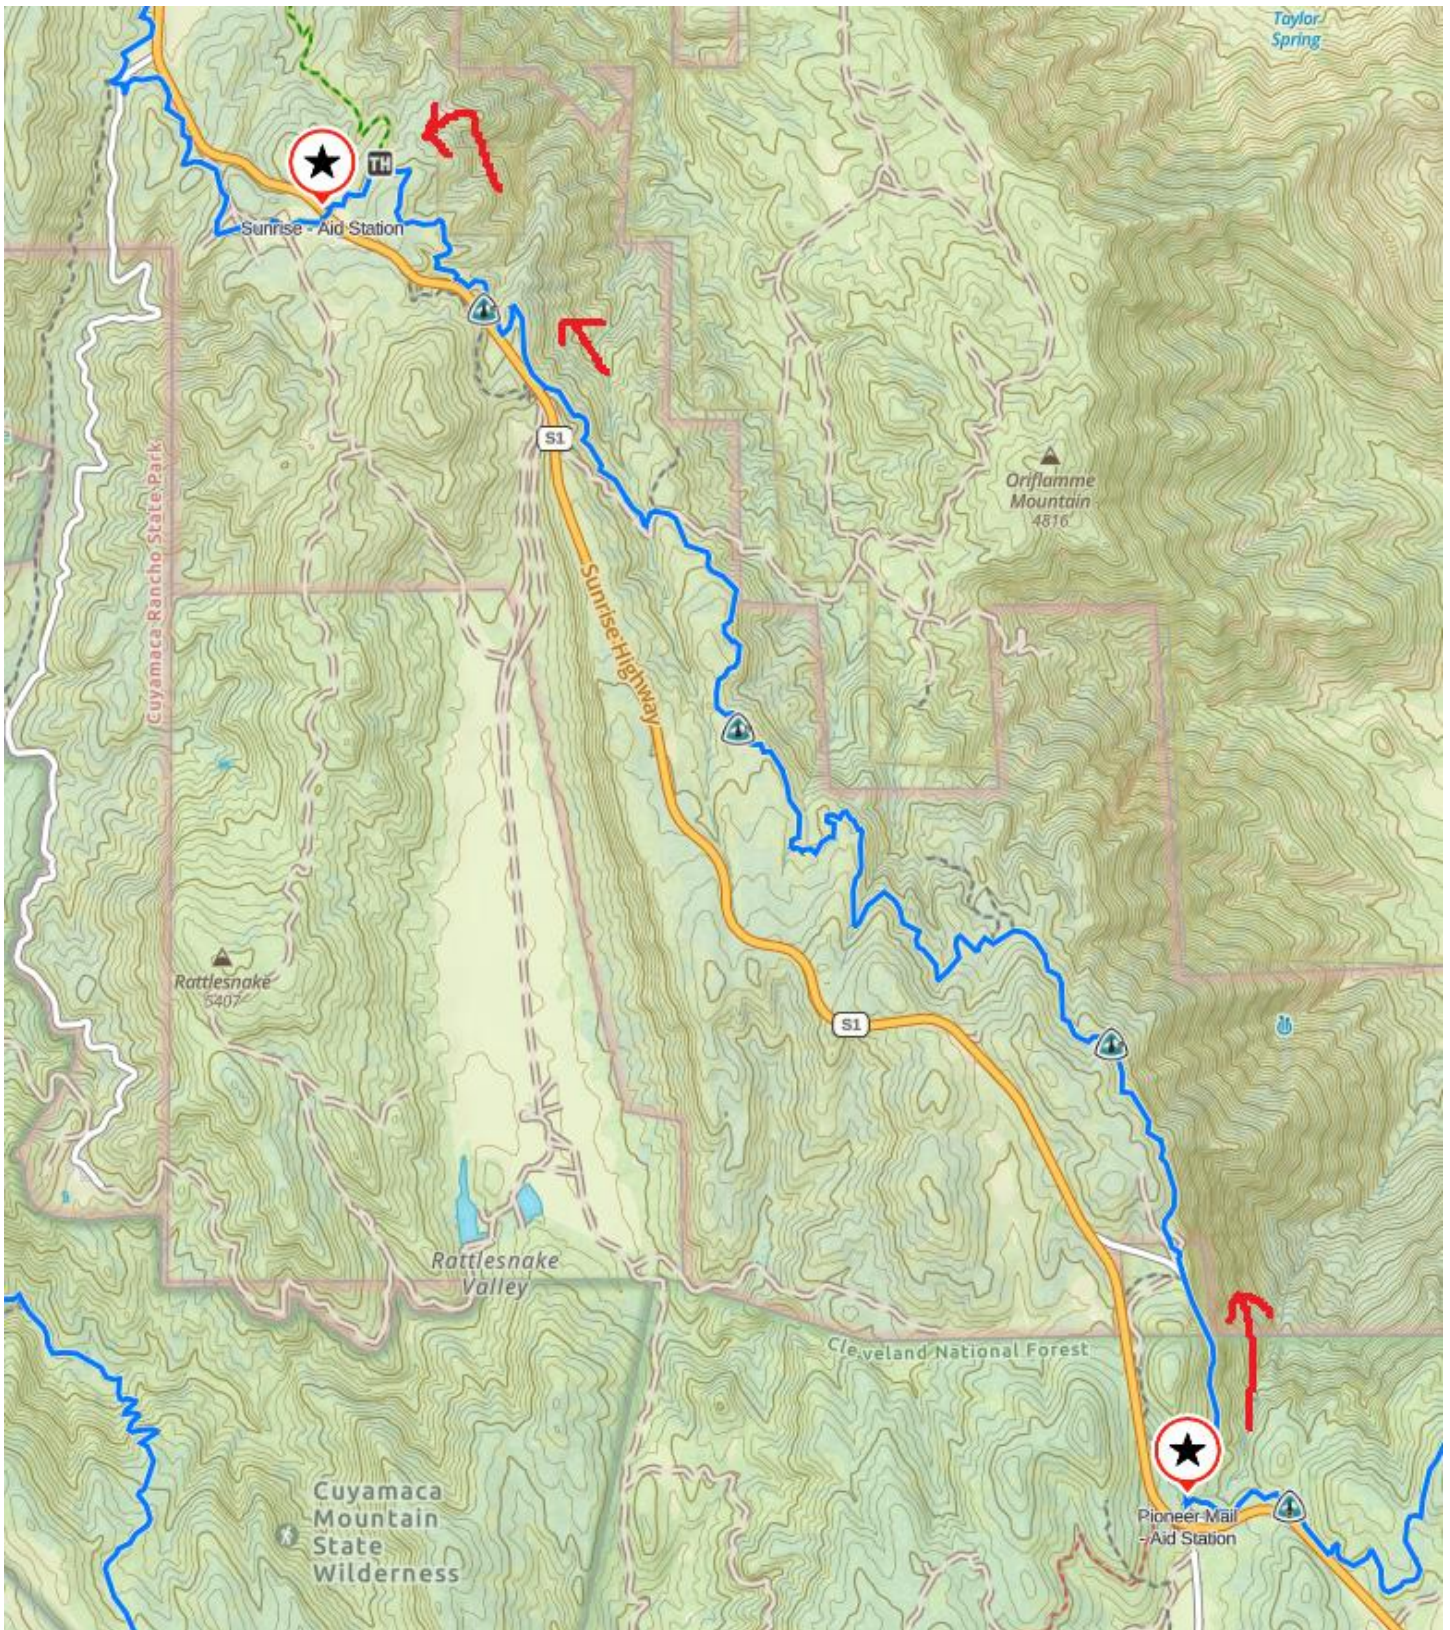

San Diego 100 Mile Endurance Run – Maps 2024

Full Course Overview

0-20 Start to Cuyamaca Peak

Start Zoomed in

20-29 Cuyamaca Peak to Green Valley

29-41 Green Valley to Blue Ribbon to Sweetwater

Green Valley Zoomed In

41-49 Sweetwater to Pine Creek

49-59 Pine Creek to Hammer's Hideaway to Penny Pines 1

59-81 Laguna Segment:
Penny Pines 1 to Meadows to Red Tail Roost
to Todd's Cabin to Penny Pines 2

Penny Pines Zoomed In

81-85 Penny Pines 2 to Pioneer Mail

85-91 Pioneer Mail to Sunrise

91-100 Sunrise to Finish