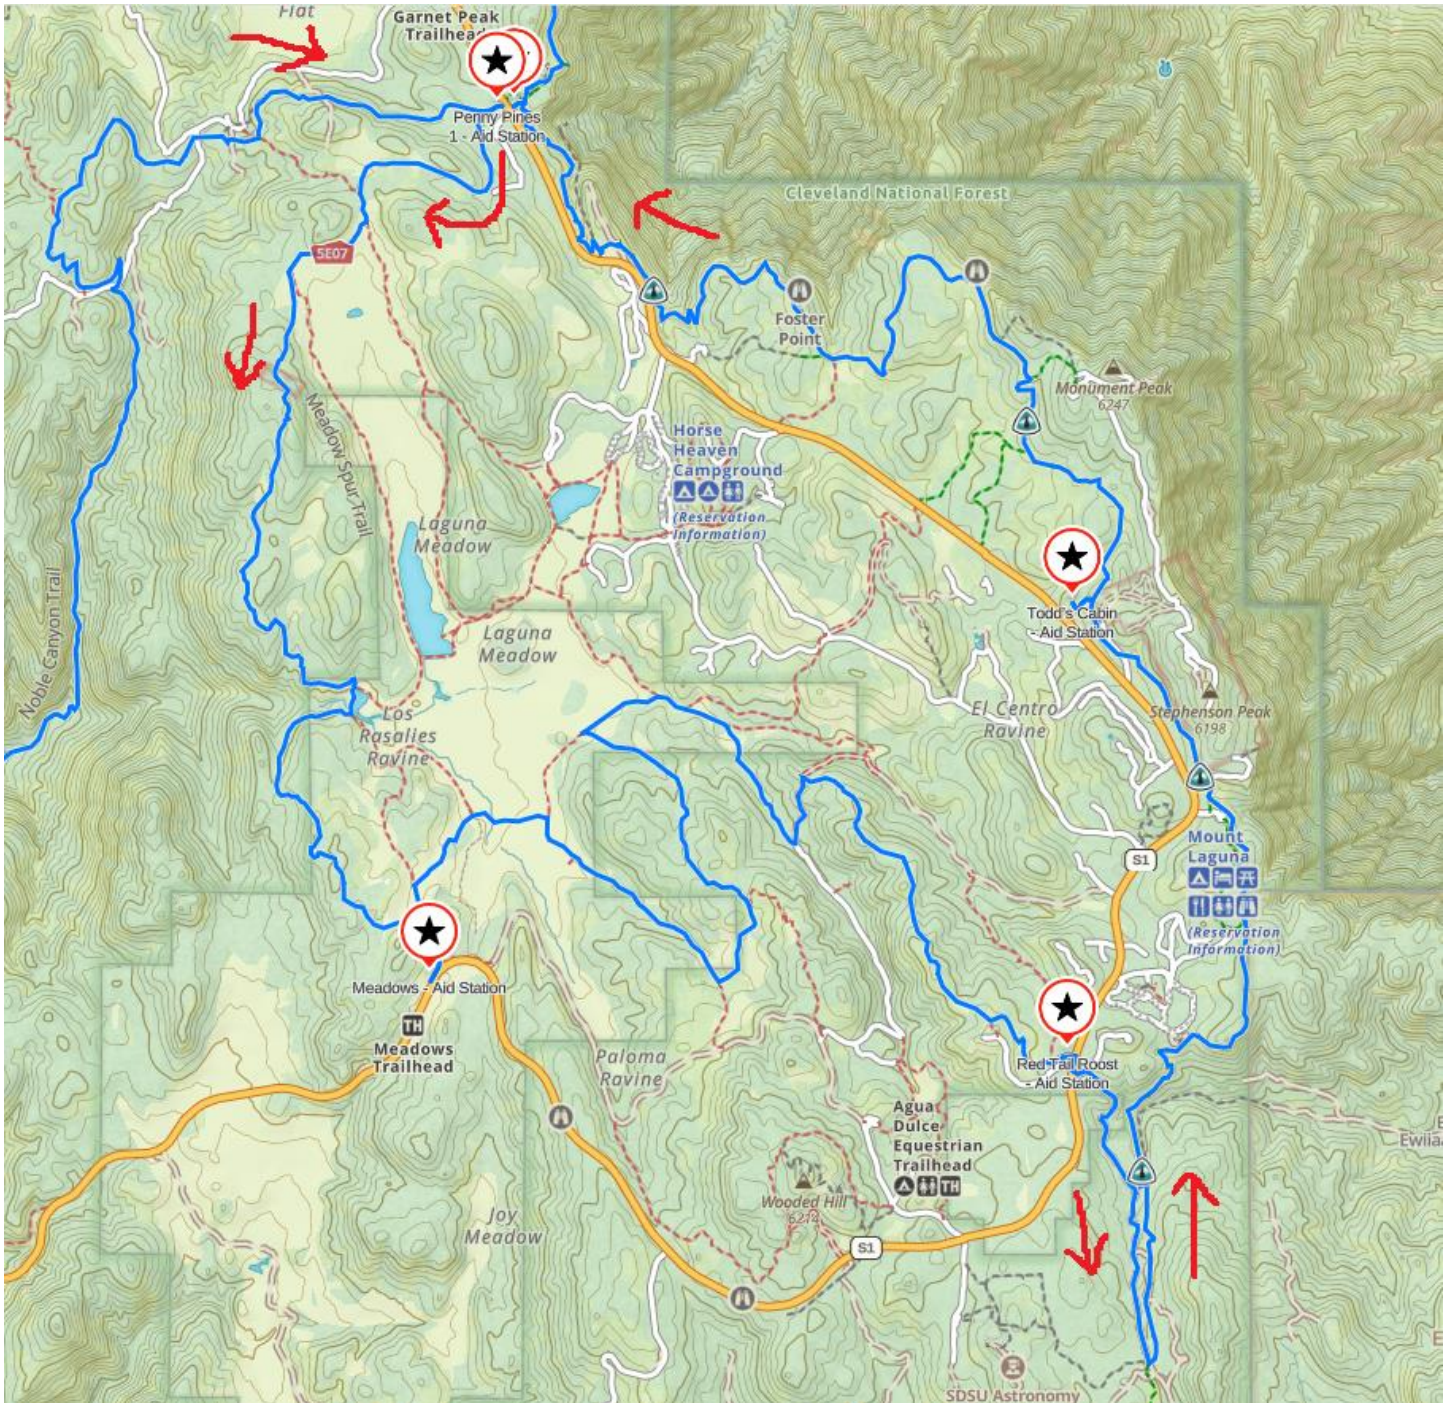

San Diego 100 Mile Endurance Run – Maps 2024

Full Course Overview

0-20 Start to Cuyamaca Peak

Start Zoomed in

20-29 Cuyamaca Peak to Green Valley

29-41 Green Valley to Blue Ribbon to Sweetwater

Green Valley Zoomed In

41-49 Sweetwater to Pine Creek

49-59 Pine Creek to Hammer's Hideaway to Penny Pines 1

59-81 Laguna Segment:
Penny Pines 1 to Meadows to Red Tail Roost
to Todd's Cabin to Penny Pines 2

Penny Pines Zoomed In

81-85 Penny Pines 2 to Pioneer Mail

85-91 Pioneer Mail to Sunrise

91-100 Sunrise to Finish