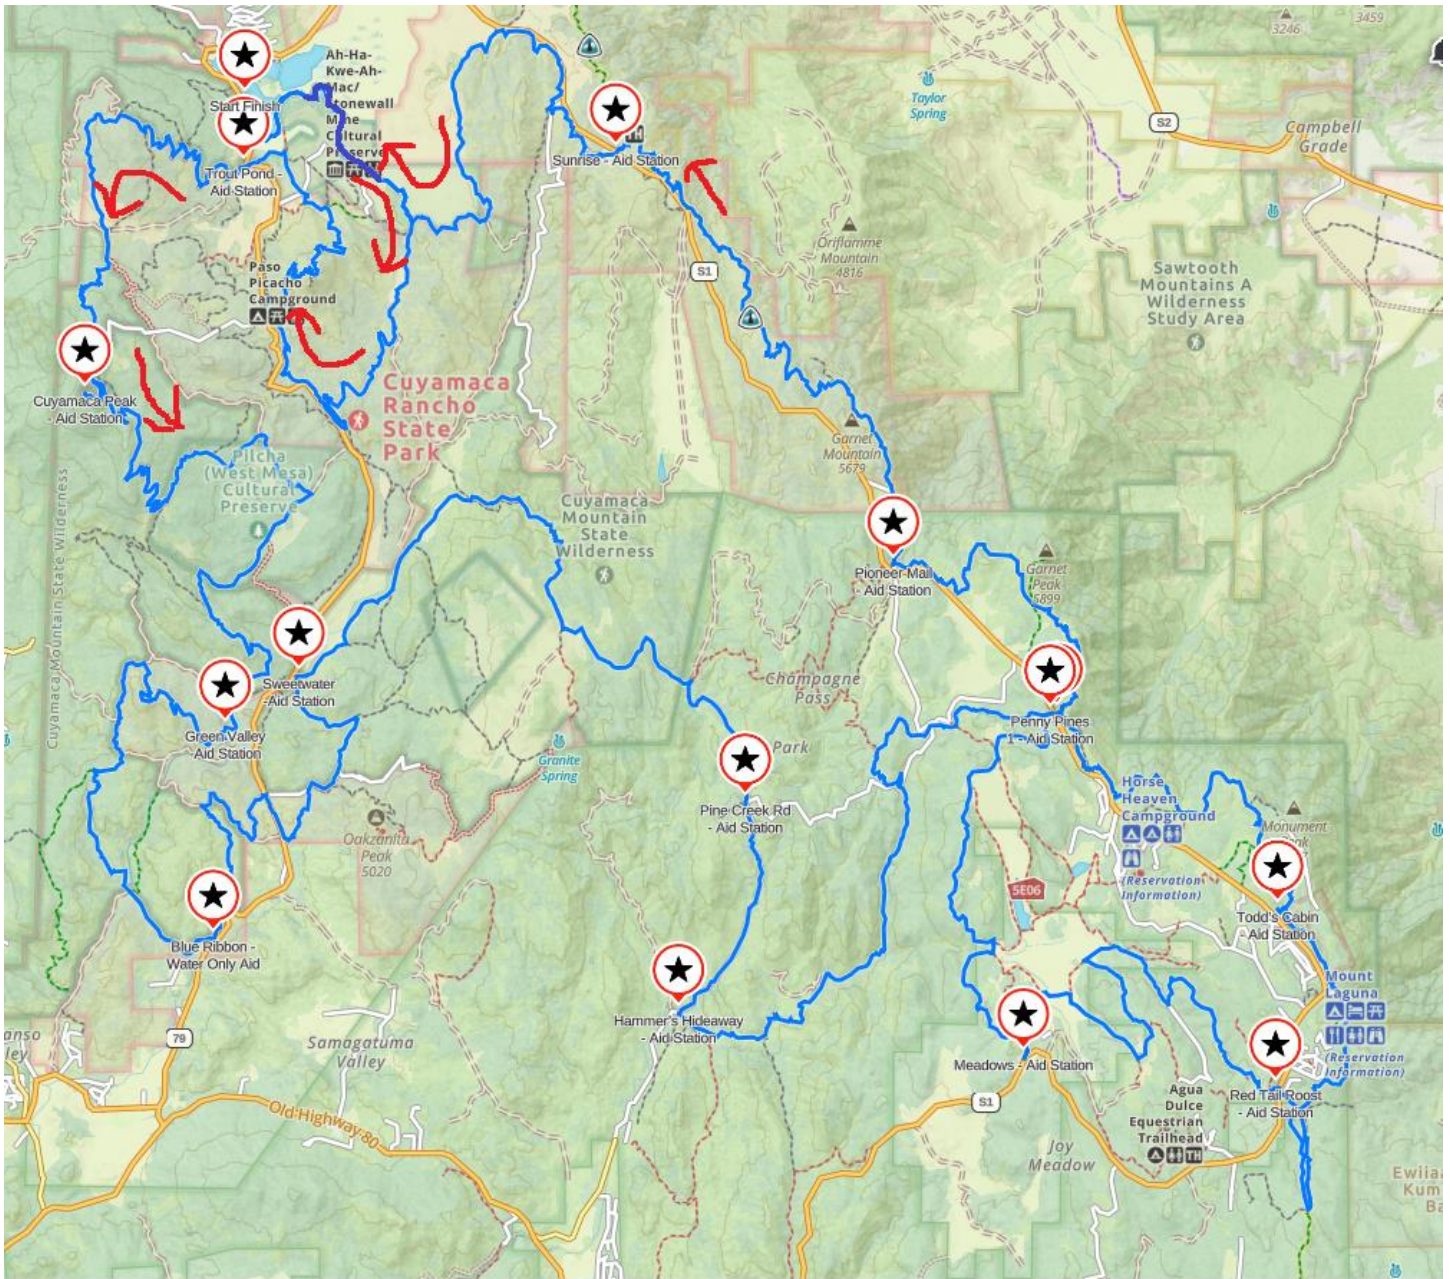

San Diego 100 Mile Endurance Run – Maps 2024

Full Course Overview

0-20 Start to Cuyamaca Peak

Start Zoomed in

20-29 Cuyamaca Peak to Green Valley

29-41 Green Valley to Blue Ribbon to Sweetwater

Green Valley Zoomed In

41-49 Sweetwater to Pine Creek

49-59 Pine Creek to Hammer's Hideaway to Penny Pines 1

59-81 Laguna Segment:
Penny Pines 1 to Meadows to Red Tail Roost
to Todd's Cabin to Penny Pines 2

Penny Pines Zoomed In

81-85 Penny Pines 2 to Pioneer Mail

85-91 Pioneer Mail to Sunrise

91-100 Sunrise to Finish