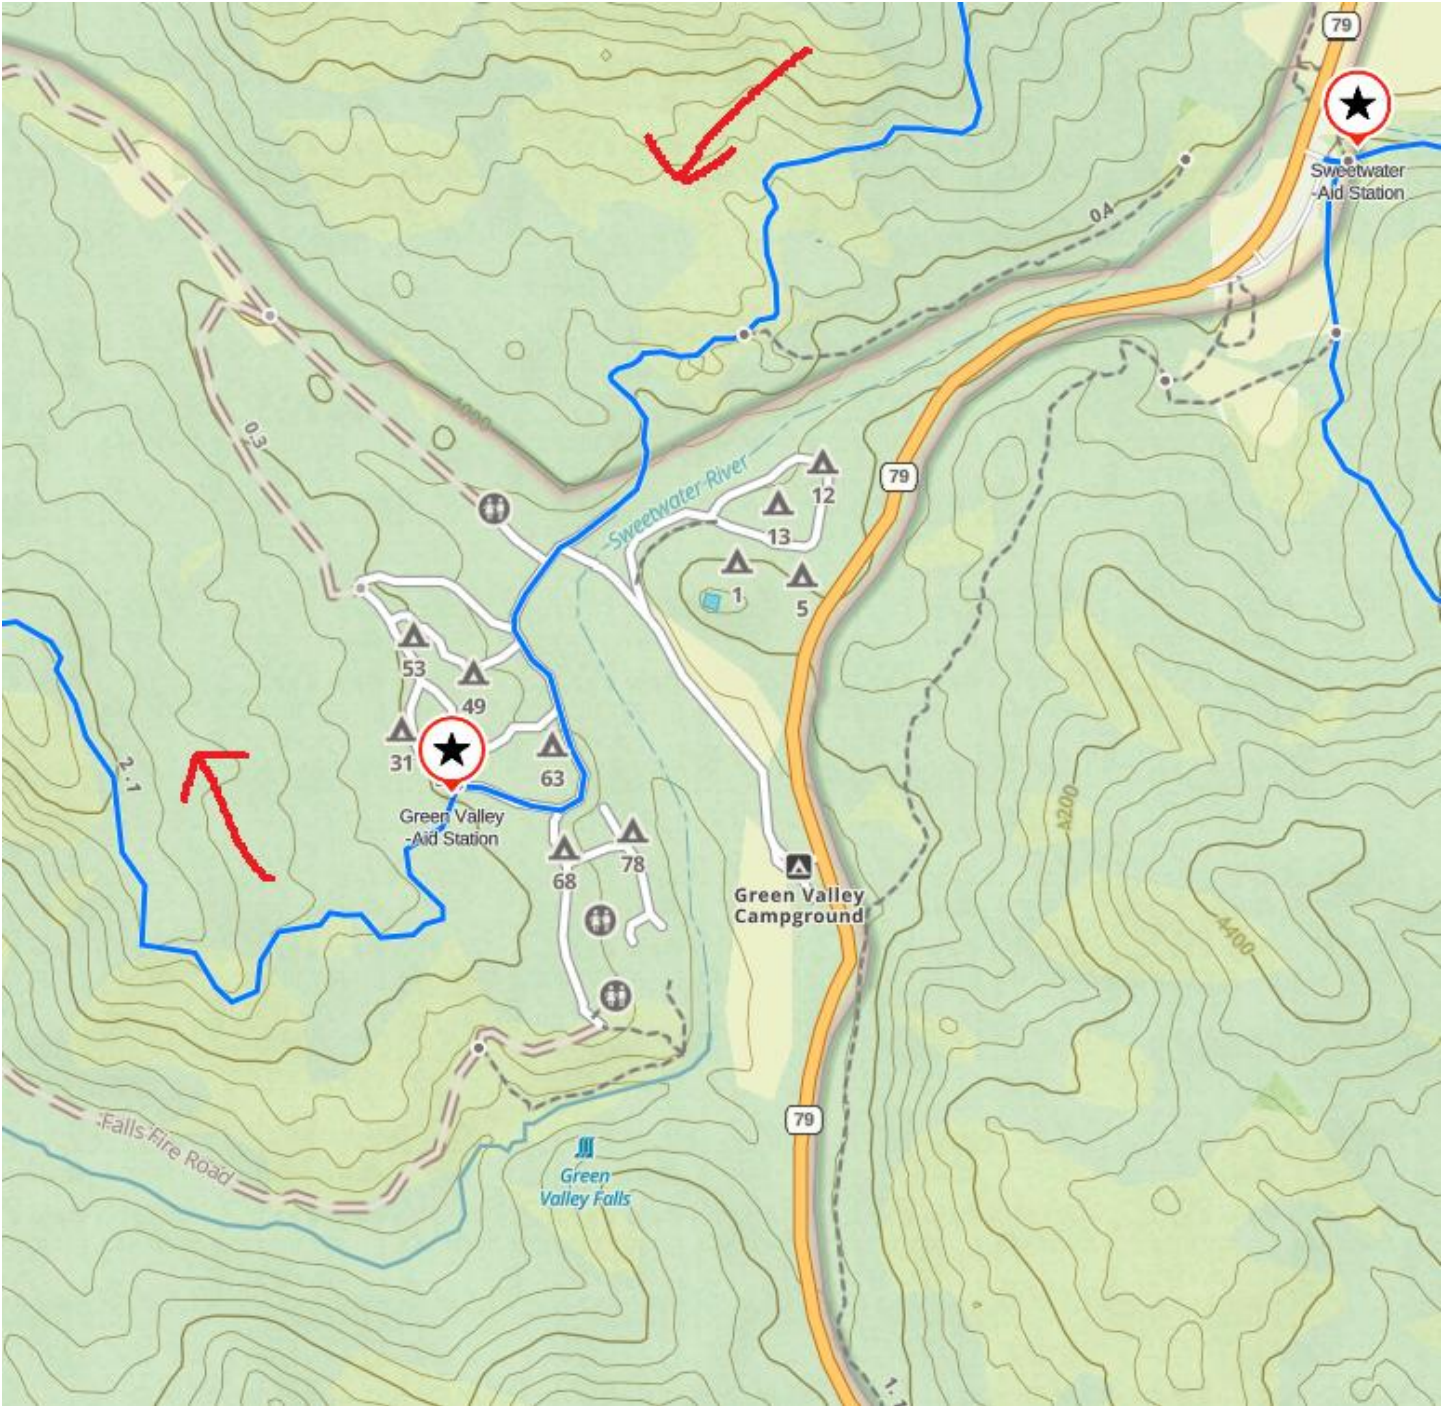

San Diego 100 Mile Endurance Run – Maps 2024

Full Course Overview

0-20 Start to Cuyamaca Peak

Start Zoomed in

20-29 Cuyamaca Peak to Green Valley

29-41 Green Valley to Blue Ribbon to Sweetwater

Green Valley Zoomed In

41-49 Sweetwater to Pine Creek

49-59 Pine Creek to Hammer's Hideaway to Penny Pines 1

59-81 Laguna Segment:
Penny Pines 1 to Meadows to Red Tail Roost
to Todd's Cabin to Penny Pines 2

Penny Pines Zoomed In

81-85 Penny Pines 2 to Pioneer Mail

85-91 Pioneer Mail to Sunrise

91-100 Sunrise to Finish